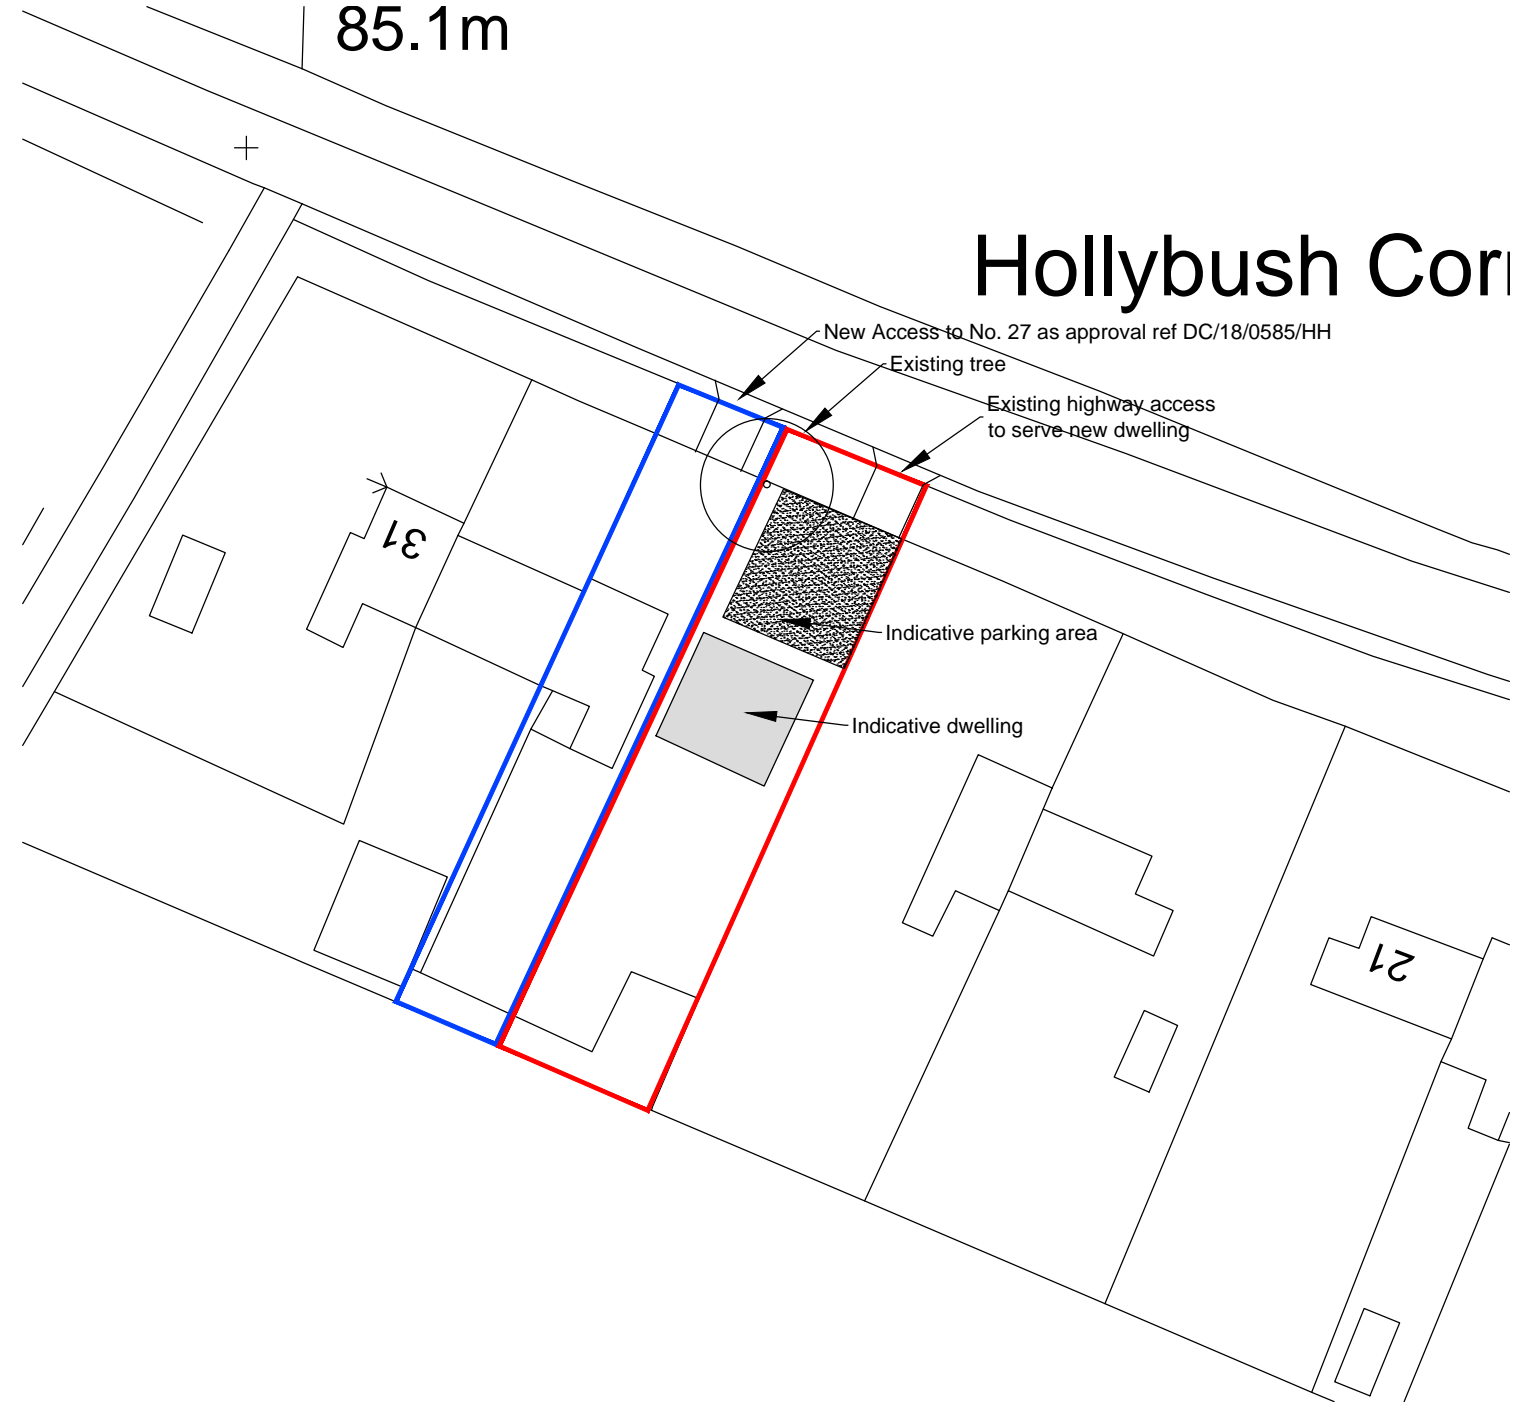

Location Plan 1:1250

Block Plan 1:500

Hollybush Corner

Patrick Stephenson Architects

122 horringer road, bury st. edmunds, suffolk, ip332ee
 tel 07733 228944
 e-mail: patrick.stephenson@sky.com

Project
 New Dwelling
 Land adjacent 27 Hollybush Corner
 IP30 0AX

Title
 Block & Location Plans

Scale	Date	Drawn	Checked
1:1250/500 @ A3	Jan 19	pat	-

Drawing No:	Rev
	A